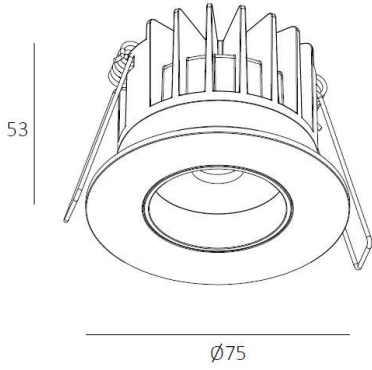

**Materials**

Aluminium body, internal components

**Colour finish**

WHITE RAL9003, custom RAL to order

**Dimensions (mm)** 53 x 75 dia. cut-out 65 dia.

**Weight (KG)** 0.3

**Light Source**

10w LED (837 nom. lm) 45°

# Calyx

Cut-out  65mm

If product is marked as 'Fire-rated' it is tested to EN1365