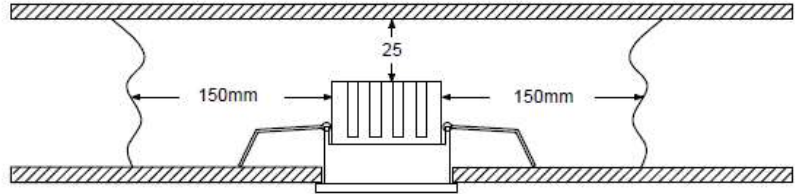

Calyx

Cut-out 65mm

If product is marked as 'Fire-rated' it is tested to EN1365