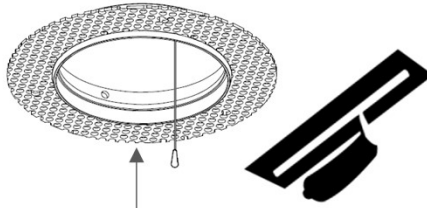

## Light Source

Citizen CLU02Q-1202 9.6W (260mA 36V) CRI93 Nom. 900 lumens

Beam angles 15° 24° 36° 45° 50°

**CCT available** 2700K / 3000K

**Dimming** Phase, DALI, Casambi  allows dimming control of each fixture

# Daxton

Cut-out 80mm

**GT.DL3771**  
25° directional  
Beam 24° 50°

**GT.DL3675**  
90° Tilt angle  
Beam 15° 24° 36°

**GT.DL3676**  
Fixed IP65  
Beam 24° 50°

**GT.DL377**  
2  
Wall-washer  
Fixed lens