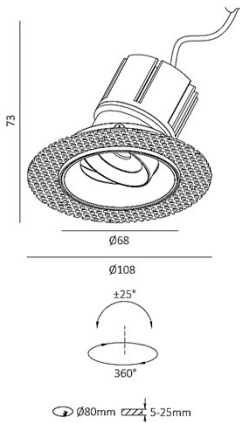

**Colour finish** White RAL9003 custom RAL & plated versions to order

**Dimensions (mm)** see p.2 (frame cut-out 80)

**Weight (KG)** 0.20

# Daxton

Cut-out 80mm

**GT.DL3771**  
25° directional  
Beam 24° 50°

**GT.DL3675**  
90° Tilt angle  
Beam 15° 24° 36°

**GT.DL3676**  
Fixed IP65  
Beam 24° 50°

**GT.DL377**  
2  
Wall-washer  
Fixed lens