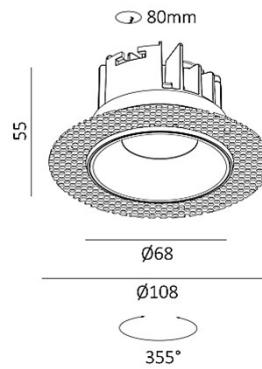

**Colour finish** White RAL9003 custom RAL & plated versions to order

**Dimensions (mm)** see p.2 (frame cut-out 80)

**Weight (KG)** 0.20

# Daxton

Cut-out 80mm

**GT.DL3771**  
25° directional  
Beam 24° 50°

**GT.DL3675**  
90° Tilt angle  
Beam 15° 24° 36°

**GT.DL3676**  
Fixed IP65  
Beam 24° 50°

**GT.DL377**  
2  
Wall-washer  
Fixed lens