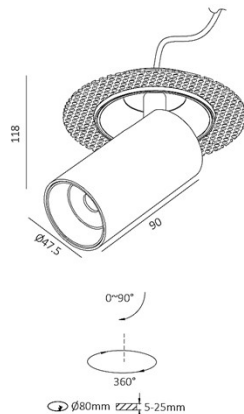

**Colour finish** White RAL9003 custom RAL & plated versions to order

**Dimensions (mm)** see p.2 (frame cut-out 80)

**Weight (KG)** 0.20

# Daxton

Cut-out 80mm

**GT.DL3771**  
25° directional  
Beam 24° 50°

**GT.DL3675**  
90° Tilt angle  
Beam 15° 24° 36°

**GT.DL3676**  
Fixed IP65  
Beam 24° 50°

**GT.DL377**  
2  
Wall-washer  
Fixed lens