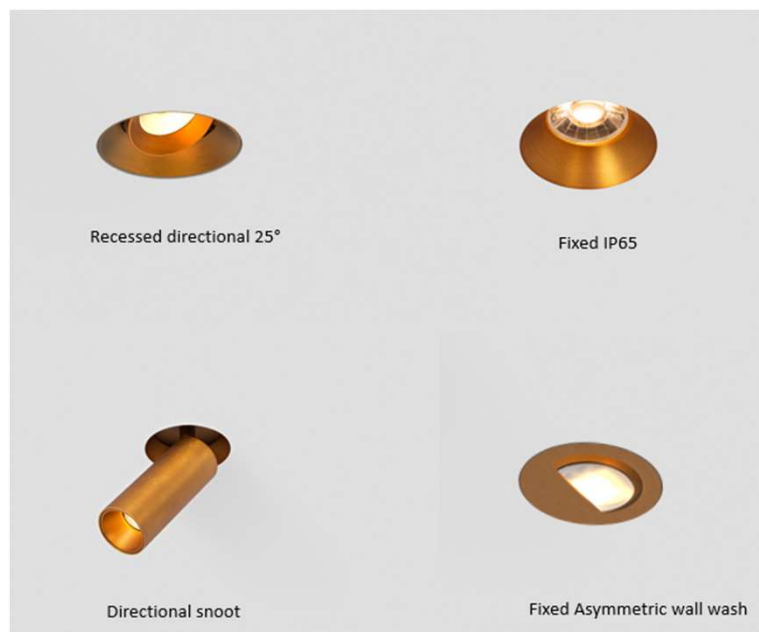

## Light Source

Citizen CLU02Q-1202 9.6W (260mA 36V) CRI93 Nom. 900 lumens

Beam angles 15° 24° 36° 45° 50°

**CCT available** 2700K / 3000K

**Dimming** Phase, DALI, Casambi  allows dimming control of each fixture

# Daxton

Cut-out 80mm

**GT.DL3771**  
25° directional  
Beam 24° 50°

**GT.DL3675**  
90° Tilt angle  
Beam 15° 24° 36°

**GT.DL3676**  
Fixed IP65  
Beam 24° 50°

**GT.DL377**  
2  
Wall-washer  
Fixed lens