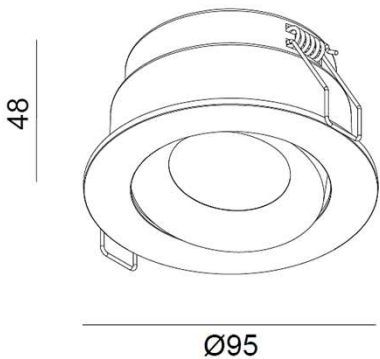

Aram directional (fire-rated) DG. TC36056-11

CE IP44 CRI>90 SDCM³

Description

Round trim recessed shallow down-light dimmable. Adjustable 25 deg tilt, 350 deg rotation. IP44
Compact dimensions. Fire-rated EN1363-1 :2020 Supplied with remote dimming driver

Materials

Aluminium body, internal components

Colour finish

WHITE RAL9003, custom RAL to order

Dimensions (mm) 48 x 95 dia. cut-out 83 dia.

Weight (KG) 0.5

Light Source

8.9w LED (700 nom. lms) 15° 24° 36° 230mA 36V Luminus CXM-6

2700K / 3000K / 4000K

Dimming: Phase (remote), 0-10v & DALI. Casambi  allows dimming control of each fixture

Aram directional (fire-rated)

83mm IP44

If product is marked as 'Fire-rated' it is tested to EN1365