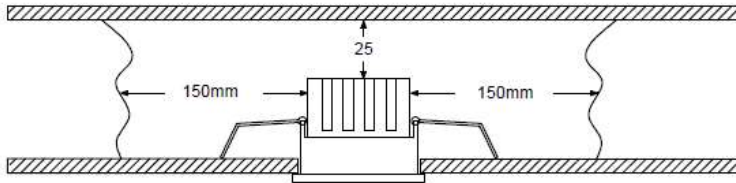

Aram directional (fire-rated)

83mm IP44

If product is marked as 'Fire-rated' it is tested to EN1365