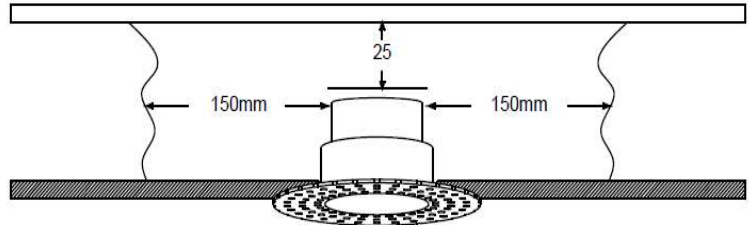

Pulsar Fire-rated

If product is marked as 'Fire-rated' it is tested to EN1365