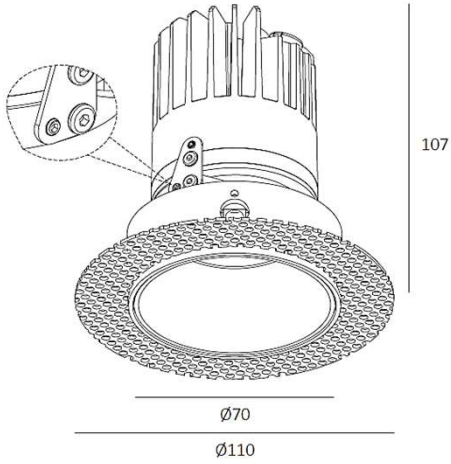

Pulsar Fire-rated

If product is marked as 'Fire-rated' it is tested to EN1365