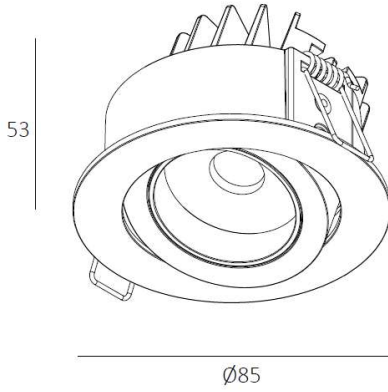

**Calyx (fire-rated) GT.3060****CE IP54 CRI>90 SDCM<sup>3</sup>****Description**

Round recessed down-light dimmable. Adjustable 25 deg tilt, 350 deg rotation. IP54  
Compact dimensions; Highest colour rendering. Fire-rated EN1363-1 :2020  
Supplied with remote dimming driver

**Materials**

Aluminium body, internal components

**Colour finish**

WHITE RAL9003, custom RAL to order

**Dimensions (mm)** 53 x 85 dia. cut-out 75 dia.

**Weight (KG)** 0.3

**Light Source**

10w LED (837 nom. lm) 45°

# Calyx

Cut-out  75mm

If product is marked as 'Fire-rated' it is tested to EN1365

We reserve the right to change or withdraw specifications without prior notice E.&O.E