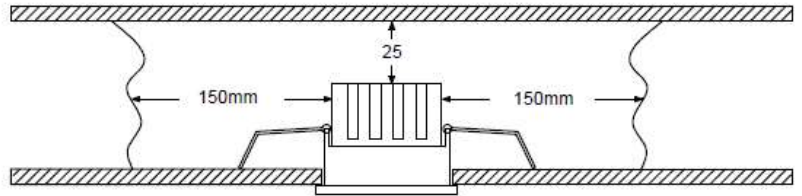

Calyx

Cut-out 75mm

If product is marked as 'Fire-rated' it is tested to EN1365