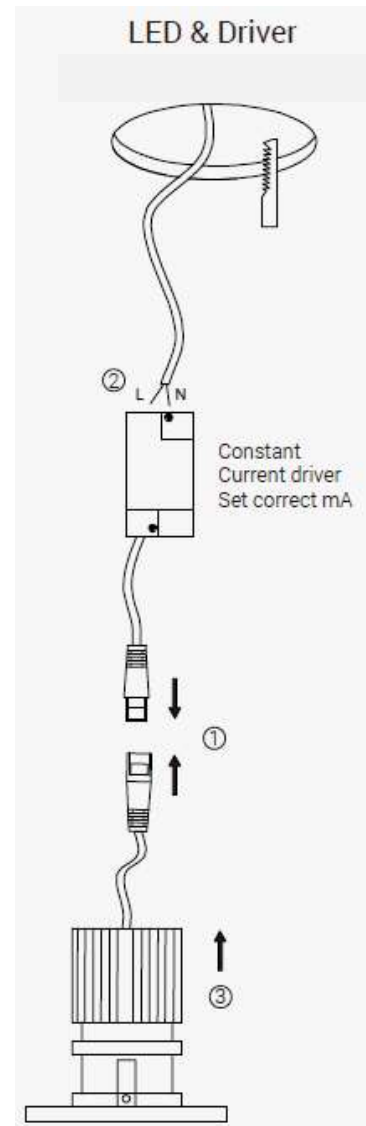

**Materials**

Aluminium body, internal components

**Colour finish**

WHITE RAL9003, custom RAL to order

**Dimensions (mm)** 53 x 85 dia. cut-out 75 dia.

**Weight (KG)** 0.3

**Light Source**

10w LED (837 nom. lm) 45°

# Calyx

Cut-out  75mm

If product is marked as 'Fire-rated' it is tested to EN1365

We reserve the right to change or withdraw specifications without prior notice E.&O.E