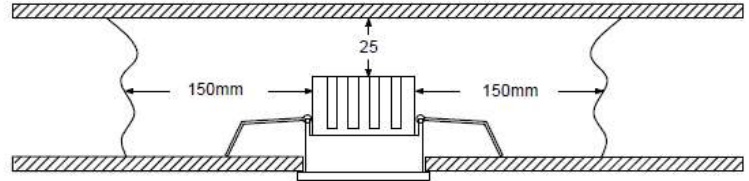

Aram fixed trim (fire-rated)

Cut-out 73mm

If product is marked as 'Fire-rated' it is tested to EN1365