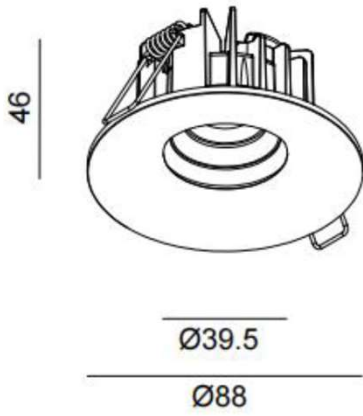

Aram fixed trim (fire-rated)

Cut-out 73mm

If product is marked as 'Fire-rated' it is tested to EN1365