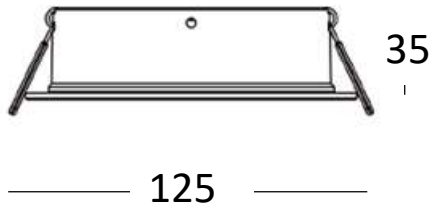

Oberon (darklight)

Cut-out 115