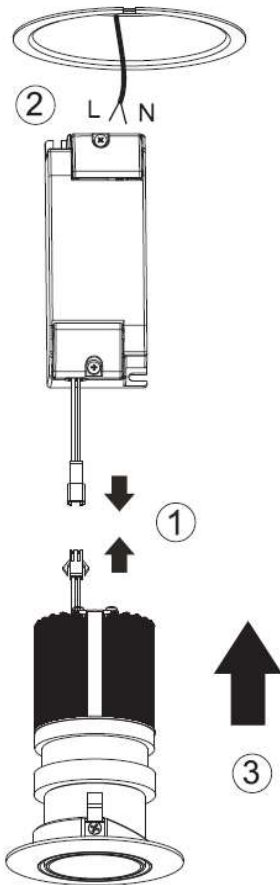

CUT-OUT 35MM

Accessories available to order

-Trimless flush fixing ring

! Driver may not pass though hole !

WIRE-IN-SERIES

WARNINGS:
Do not cover top of fitting with insulation, as doing so will cause fitting to overheat substantially compromising its life span. Always be aware of any heating or hot water pipes which may cause ambient temperature to exceed 40°C