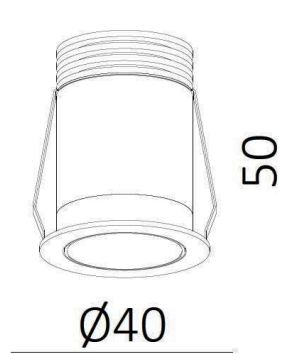

CUT-OUT 35MM