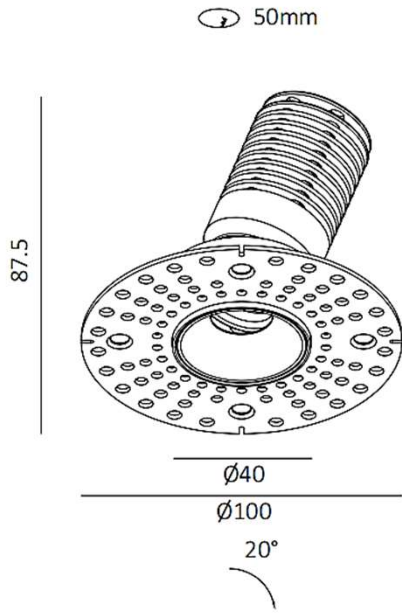

Deneb Plus Trimless

White or black insert