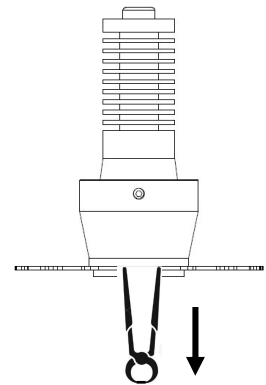

## Description

Circular LED Recessed trimless downlight. Directional 24° tilt, 40MM OPENING APERTURE. Contemporary look, minimum dimensions. Good output; suitable for accent downlight applications. IP54 rated. FIRE-RATED

## Materials

Die Cast Aluminium

**Colour finish** White trim 9003. BLACK baffle RAL9005, custom RAL combinations to order

**Dimensions (mm)** Visible aperture 40mm x 87.5 (h)      **Weight (KG)** 0.3

**Light Source** 9W (250mA 36V) Luminus CXM-3 (700lm) 260mA 18v 15° 36°

# Deneb Plus Trimless

White or black insert

MAINS DIM DRIVER WILL PASS THROUGH HOLE,  
**DALi is REMOTE DRIVER**

Tool to remove from frame

## TECH NOTES:

- Recommended to allow minimum free space of 20mm above fixture.
- Supplied with 1m cable