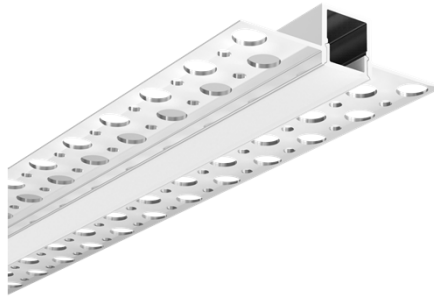

# Trimless profiles

ALP068

End caps

ALP 071

End cap with hole  
End cap without hole

ALP081

End cap with hole  
End cap without hole

ALP084

End caps

# Trimless profiles

**ALP 165**

PC Diffused Cover

Lens 15°/30°/60°

Prismatic cover

Lens 15°/30°/60°

**ALP12083**

End caps