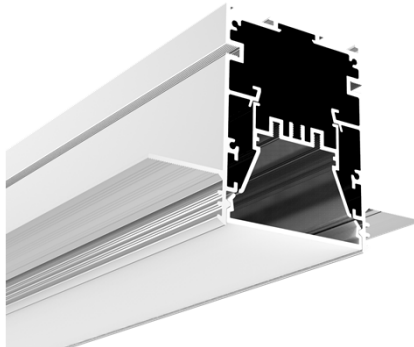

# Trimless profiles

**ALP 165**

PC Diffused Cover

Lens 15°/30°/60°

Prismatic cover

Lens 15°/30°/60°

**ALP12083**

End caps