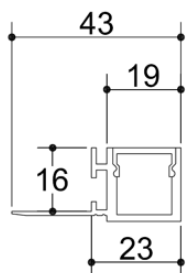

# Trimless profiles

ALP068

End caps

ALP 071

End cap with hole  
End cap without hole

ALP081

End cap with hole  
End cap without hole

ALP084

# Trimless profiles

**ALP 165**

PC Diffused Cover

Lens 15°/30°/60°

Prismatic cover

Lens 15°/30°/60°

**ALP12083**

End caps