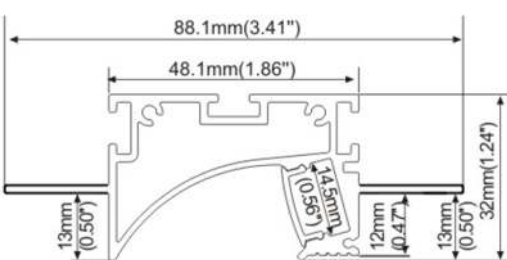

Trimless profiles

ALP093