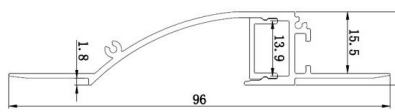

Trimless profiles

ALP 082

ALP093