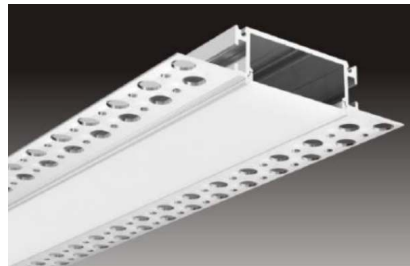

# Trimless profiles

ALP068

End caps

ALP 071

End cap with hole  
End cap without hole

ALP081

End cap with hole  
End cap without hole

ALP084

End caps

# Trimless profiles

**ALP 165**

PC Diffused Cover

Lens 15°/30°/60°

Prismatic cover

Lens 15°/30°/60°

**ALP12083**

End caps