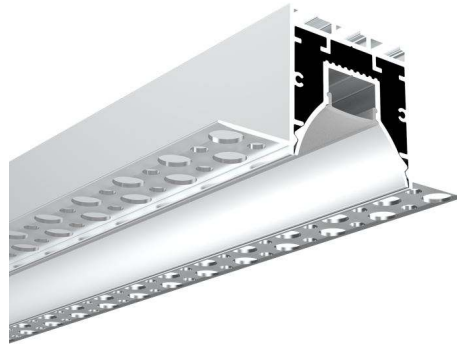

# Trimless profiles

ALP068

End caps

ALP 071

End cap with hole  
End cap without hole

ALP081

End cap with hole  
End cap without hole

ALP084

End caps

# Trimless profiles

**ALP 165**

PC Diffused Cover

Lens 15°/30°/60°

Prismatic cover

Lens 15°/30°/60°

**ALP12083**

End caps