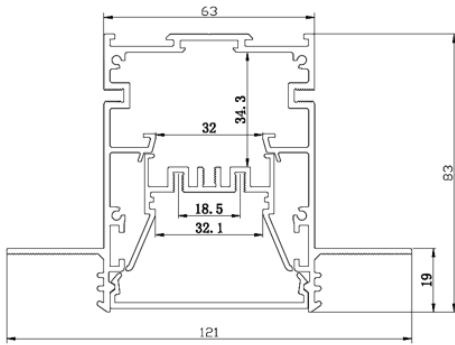

# Trimless profiles

**ALP 165**

PC Diffused Cover

Lens 15°/30°/60°

Prismatic cover

Lens 15°/30°/60°

**ALP12083**

End caps