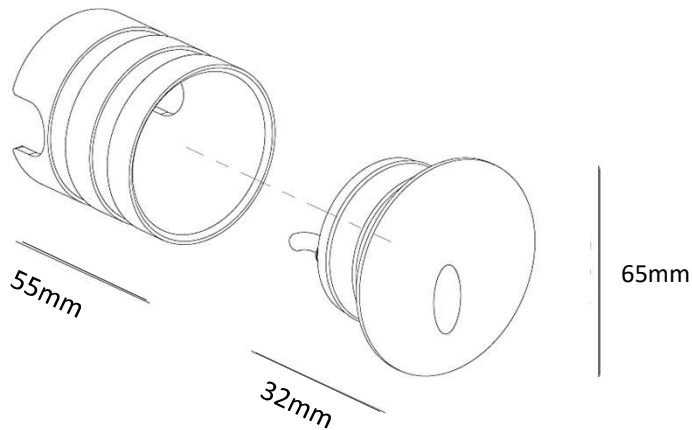

Volta

Code : GT. WL3109

CE IP65 CRI>90 ³SDCM

Description

Mini round LED path light; low-glare. Fixed asymmetric 30° beam fixed. IP65 dimmable. Supplied with recessing tube

Materials Die Cast Aluminium

Colour finish White RAL9003 Black RAL9005, custom RAL to order

Dimensions (mm) 34 x 65 dia. (Sleeve 55mm length) **Weight (KG)** 0.2

Light Source

3w LED (180 lms) Luminus CXM-3 24v DC

CCT available 2700K / 3000K

Dimming Phase, 0-10v, DALI (remote). Casambi  allows dimming control of each fixture

Special Notes

See p.2 for mounting and wiring information

SLEEVE 55mm cut-out

Plasterboard fixing

INDOOR / OUTDOOR FIXING TUBE FOR MASONRY WALLS

- Constant Voltage DC fittings must be wired in parallel.
- **SET DRIVER TO CORRECT OUTPUT**
- Use flex from driver to fitting
- Dirt or grit on the gasket may cause luminaire to leak