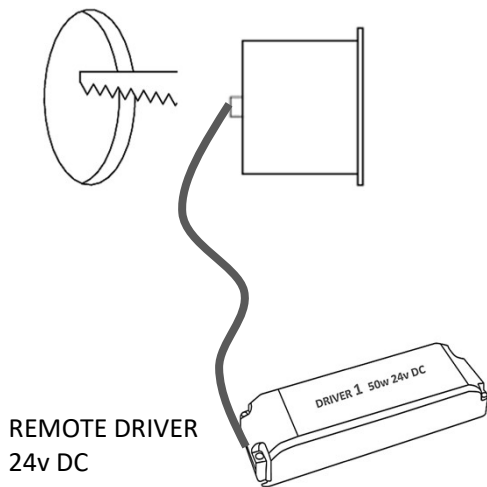

Volta

Code : GT. WL3109

CE IP65 CRI>90 ³SDCM

Description

Mini round LED path light; low-glare. Fixed asymmetric 30° beam fixed. IP65 dimmable. Supplied with recessing tube

Materials Die Cast Aluminium

Colour finish White RAL9003 Black RAL9005, custom RAL to order

Dimensions (mm) 34 x 65 dia. (Sleeve 55mm length) **Weight (KG)** 0.2

Light Source

3w LED (180 lms) Luminus CXM-3 24v DC

CCT available 2700K / 3000K

Dimming Phase, 0-10v, DALI (remote). Casambi  allows dimming control of each fixture

Special Notes

See p.2 for mounting and wiring information

SLEEVE 55mm cut-out

Plasterboard fixing

INDOOR / OUTDOOR FIXING TUBE FOR MASONRY WALLS

- Constant Voltage DC fittings must be wired in parallel.
- **SET DRIVER TO CORRECT OUTPUT**
- Use flex from driver to fitting
- Dirt or grit on the gasket may cause luminaire to leak