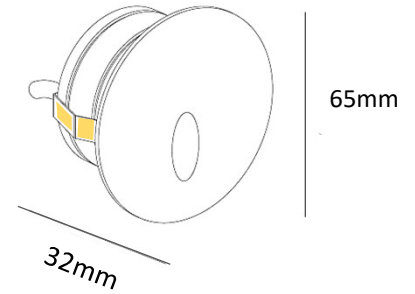

Volta

Code : GT. WL3109

CE IP65 CRI>90 ³SDCM

Description

Mini round LED path light; low-glare. Fixed asymmetric 30° beam fixed. IP65 dimmable. Supplied with recessing tube

Materials Die Cast Aluminium

Colour finish White RAL9003 Black RAL9005, custom RAL to order

Dimensions (mm) 34 x 65 dia. (Sleeve 55mm length) **Weight (KG)** 0.2

Light Source

3w LED (180 lms) Luminus CXM-3 24v DC

CCT available 2700K / 3000K

Dimming Phase, 0-10v, DALI (remote). Casambi  allows dimming control of each fixture

Special Notes

See p.2 for mounting and wiring information

SLEEVE 55mm cut-out

Plasterboard fixing

INDOOR / OUTDOOR FIXING TUBE FOR MASONRY WALLS

- Constant Voltage DC fittings must be wired in parallel.
- **SET DRIVER TO CORRECT OUTPUT**
- Use flex from driver to fitting
- Dirt or grit on the gasket may cause luminaire to leak