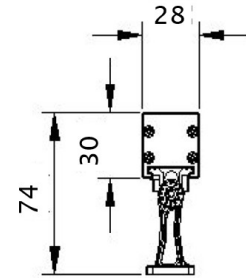

**LED LINEAR FOCUS**    **Product code GT. RH-W21 (add suffix see below)**

**DESCRIPTION /**                      Continuous Linear LED ceiling fixture, surface mounted, adjustable. Dimmable

**WHY USE THIS:**                      Seamless lines with focused lenses for washing ceiling, wall & facades.  
Supplied with connections for linking.

Remote Driver 24v DC

Shown with optional anti-glare guard

IP66 zone 1    **CE**    **LED**    IEE : A+    EN 60598.

Dimensions (mm)
L1000 / 500 / 300 x W28 x H74mm
Cut-out (mm)
N/A

L=1000 / 500 / 300mm

<b>material light fixture</b>	Aluminium & steel
<b>colours &amp; finish/ (suffix)</b>	Black -10,    Aluminium, RAL - xxxx
<b>light source &amp; voltage options</b> (PLEASE CONTACT US FOR ALTERNATIVE SOURCES)	a) Asymmetric 12x45 Deg 18W/m LED (1500 lms/m) 24v b) 60 Deg 18W/m LED (1500 lms/m) 24v c) 90 Deg 18W/m LED (1500 lms/m) 24v d)
<b>colour temperature /(suffix)</b>	<b>2700K/ 3000K / 4000K / (5000K / DMX to order)</b>
<b>CRI (colour render) /(suffix)</b>	85
<b>MacAdam</b>	<3
<b>Controls options /(suffix)</b>	PHASE DIMMING DALI / DMX 0-10v
<b>Optional Accessories</b>	
<b>AV. Weight (kg)</b>	2 per metre
<b>Emergency Available?</b>	No
<b>Special Notes</b>	<b>Remote driver</b> <b>Supplied with in &amp; out connections (male / female)</b>