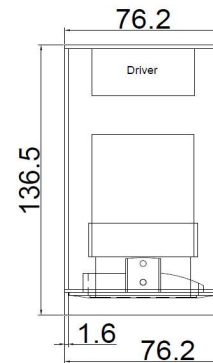

Aria PRO CAN

DESCRIPTION / Round LED surface dark-light downlight. Adjustable 30deg tilt.

WHY USE THIS: Slim discreet anti-glare look, directional with good angle of tilt. Suitable for all general downlight applications including wet areas. **Dim-to-warm available**

IP20, IP54 **CE** **LED** IEE : A+ EN 60598.

Dimensions (mm)
h136mm x 76mm

Cut-out (mm)
n/a

material light fixture	Die Cast Aluminium
colours & finish/ (suffix)	White - 11 or -RAL xxxx
light source & voltage options	a) 9w LED (800 lms) 200 mA 45v b) GU10 7w LED 36 deg (560 lms) 240v c) DIM TO WARM OPTION AVAILABLE BEAM ANGLES 16 deg, 28deg, 40deg 60 deg
colour temperature	2700K / 3000K
CRI (colour render)	90+
Controls options /(suffix)	Phase Dimming internal DALI, 0-10v Casambi 