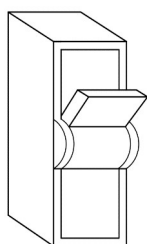

Turn off power!

Make electrical connections as necessary. If light source requires driver pass it through into void at this stage