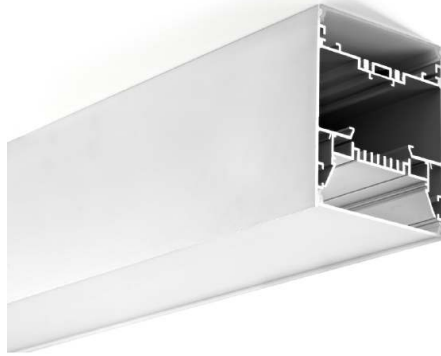

# Pendant profiles

ALP 107

End caps

Hanging clip

Steel wire

ALP6090

End caps

Internal clip

Outside clip

Steel wire

ALP 162

End caps

Internal clip

Outside clip

Steel wire

Prismatic cover

PC Diffused Cover

Lens 15°/30°/60°

# Pendant profiles

ALP 100120

Die cast end caps

Hanging bracket

Inside clip

Steel wire

T100

End Cap