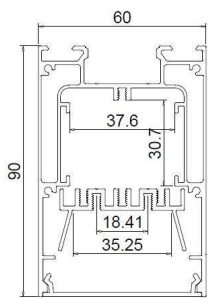

# Pendant profiles

ALP 107

End caps

Hanging clip

Steel wire

ALP6090

End caps

Internal clip

Outside clip

Steel wire

ALP 162

End caps

Internal clip

Outside clip

Steel wire

Prismatic cover

PC Diffused Cover

Lens 15°/30°/60°

# Pendant profiles

ALP 100120

Die cast end caps

Hanging bracket

Inside clip

Steel wire

T100

End Cap