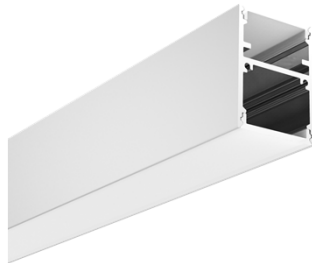

# Pendant profiles

ALP 107

End caps

Hanging clip

Steel wire

ALP6090

End caps

Internal clip

Outside clip

Steel wire

ALP 162

End caps

Internal clip

Outside clip

Steel wire

Prismatic cover

PC Diffused Cover

Lens 15°/30°/60°

# Pendant profiles

ALP 100120

Die cast end caps

Hanging bracket

Inside clip

Steel wire

T100

End Cap