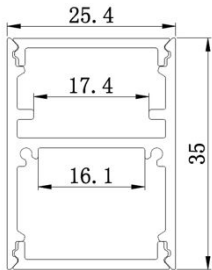

# Pendant profiles

ALP 107

End caps

Hanging clip

Steel wire

ALP6090

End caps

Internal clip

Outside clip

Steel wire

ALP 162

End caps

Internal clip

Outside clip

Steel wire

Prismatic cover