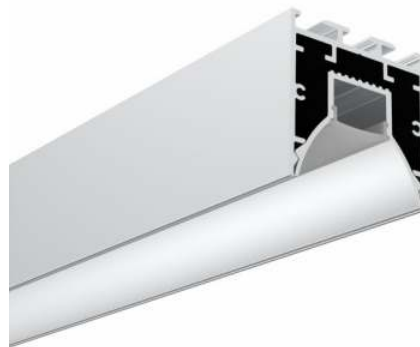

# Pendant profiles

ALP 107

End caps

Hanging clip

Steel wire

ALP6090

End caps

Internal clip

Outside clip

Steel wire

ALP 162

End caps

Internal clip

Outside clip

Steel wire

Prismatic cover

PC Diffused Cover

Lens 15°/30°/60°

# Pendant profiles

ALP 100120

Die cast end caps

Hanging bracket

Inside clip

Steel wire

T100

End Cap