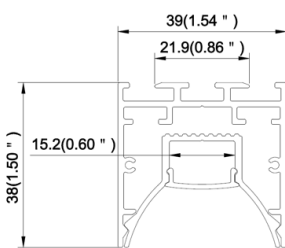

# Pendant profiles

ALP 107

End caps

Hanging clip

Steel wire

ALP6090

End caps

Internal clip

Outside clip

Steel wire

ALP 162

End caps

Internal clip

Outside clip

Steel wire

Prismatic cover