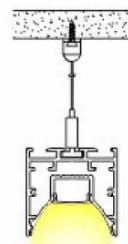

# Pendant profiles

ALP 107

End caps

Hanging clip

Steel wire

ALP6090

End caps

Internal clip

Outside clip

Steel wire

ALP 162

End caps

Internal clip

Outside clip

Steel wire

Prismatic cover

PC Diffused Cover

Lens 15°/30°/60°

# Pendant profiles

ALP 100120

Die cast end caps

Hanging bracket

Inside clip

Steel wire

T100

End Cap