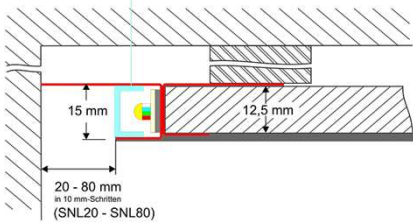

LED Volans Linear Shadow Gaps

ALP084

ALP 082

DT.PE10

ALP078

LED Volans Linear Shadow Gaps

ALP091

Coffer or shadow gap detail

Trough detail (MDF boxing)