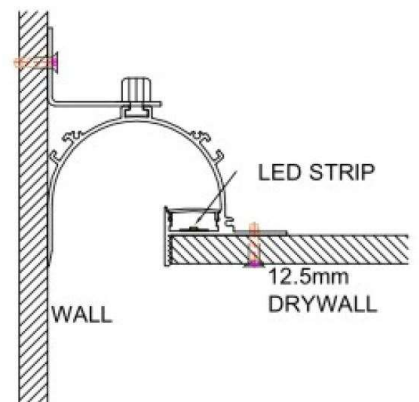

LED Volans Linear Shadow Gaps

ALP084

ALP 082

DT.PE10

ALP078

LED Volans Linear Shadow Gaps

ALP091

Coffer or shadow gap detail

Trough detail (MDF boxing)