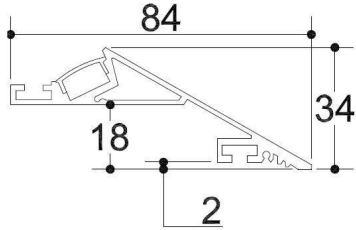

LED Volans Linear Shadow Gaps

ALP084

ALP 082

DT.PE10

ALP078

LED Volans Linear Shadow Gaps

ALP091

Coffer or shadow gap detail

Trough detail (MDF boxing)