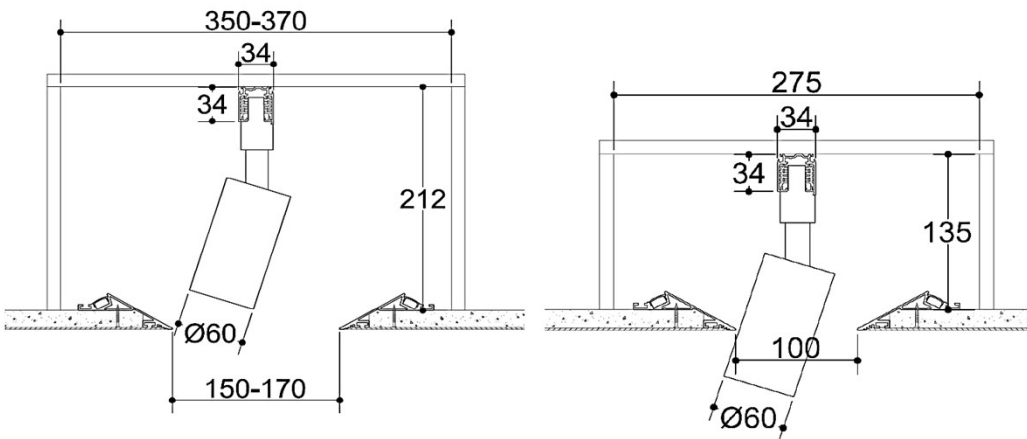

LED Volans Linear Shadow Gaps

ALP084

ALP 082

DT.PE10

ALP078

LED Volans Linear Shadow Gaps

ALP091

Coffer or shadow gap detail

Trough detail (MDF boxing)