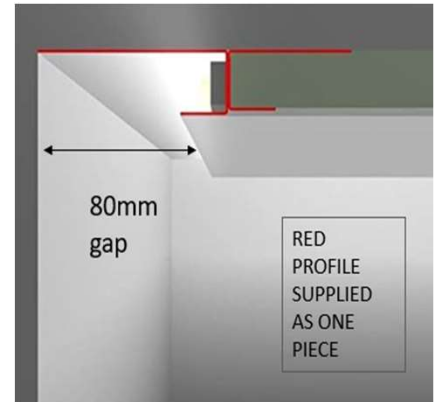

LED Volans Linear Shadow Gaps

ALP084

ALP 082

DT.PE10

ALP078

LED Volans Linear Shadow Gaps

ALP091

Coffer or shadow gap detail

Trough detail (MDF boxing)