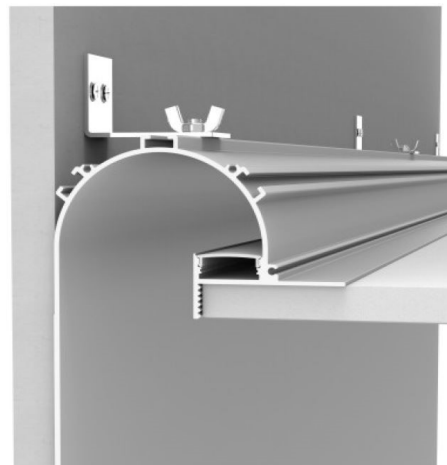

LED Volans Linear Shadow Gaps

ALP084

ALP 082

DT.PE10

ALP078

LED Volans Linear Shadow Gaps

ALP091

Coffer or shadow gap detail

Trough detail (MDF boxing)