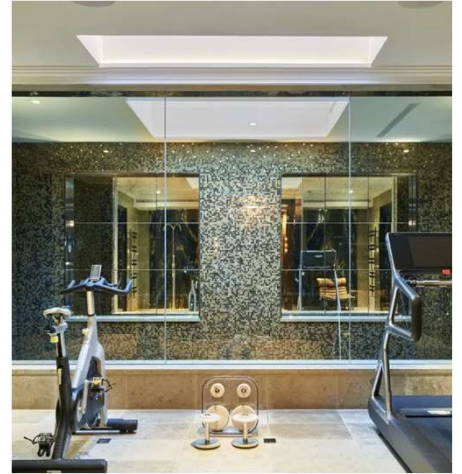

LED Volans Linear Shadow Gaps

ALP084

ALP 082

DT.PE10

ALP078

LED Volans Linear Shadow Gaps

ALP091

Coffer or shadow gap detail