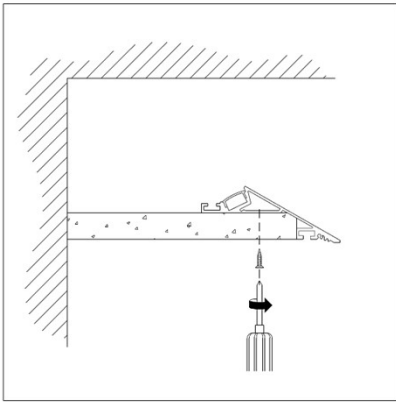

LED Volans Linear Shadow Gaps

ALP084

ALP 082

DT.PE10

ALP078

LED Volans Linear Shadow Gaps

ALP091

Coffer or shadow gap detail

Trough detail (MDF boxing)