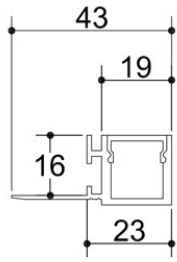

LED Volans Linear Shadow Gaps

ALP084

ALP 082

DT.PE10

ALP078

LED Volans Linear Shadow Gaps

ALP091

Coffer or shadow gap detail

Trough detail (MDF boxing)