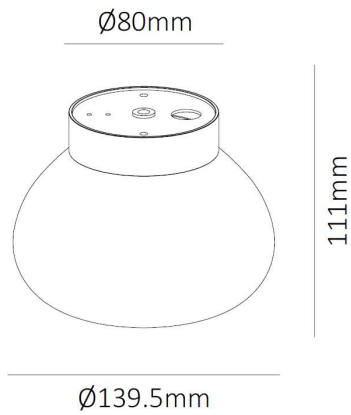

Finn

Wall or ceiling mounting